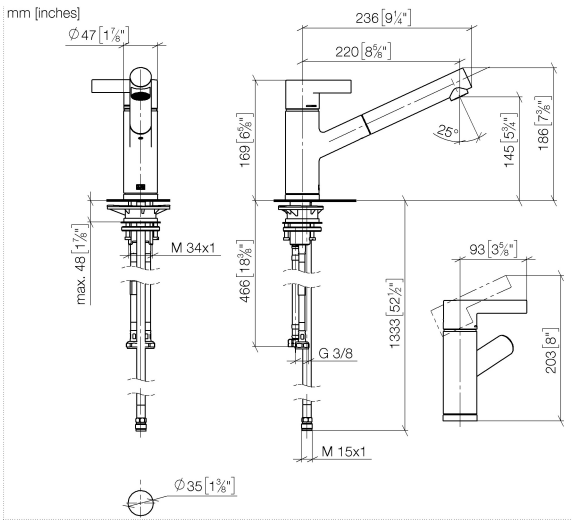

33 840 760

- 220mm projection
- pivotable spout 130°
- air-enriched flow
- height of mixer 167 mm
- height up to aerator 145 mm
- hole diameter 35 mm
- fabric braided hose 1500 mm
- max. flow 8 l/min at 3 bar flow pressure
- lead-free
- This product can help a building meet the requirements of Green Building Rating Systems, e.g. LEED®, BREEAM®, DGNB

Flow rate chart

Certificates

ETA_20612.

GDV_0400282.

LGA_19871.

Belgaqua_22_277_2
7_3.

33 840 760

Parts for other finishes can be found here: [Chrome](#)

33 840 760

Spare parts list

No.	Item Number	Name	Quantity used	Delivery time
1	09 20 76 001-28	handle	1	20
2	90 31 20 109 00 90	plug	1	2
3	90 31 11 030 00 90	pin	1	2
4	09 28 30 012-28	cover	1	20
5	09 14 10 102 90	seal	1	2
6	09 24 04 270 90	nut	1	2
7	09 14 10 031 90	seal	1	2
8	90 28 10 148 00 90	accessories	1	2
9	90 15 05 064 00 90	cartridge	1	2
10	09 19 76 001-28	sleeve	1	20
11	09 18 40 099 90	sleeve	1	2
12	90 30 02 062 00-28	hose	1	20
13	09 23 01 039 90	sieve	1	2
14	04 12 11 106 00-28	shower	1	20
15	09 14 10 001 90	seal	1	2
16	09 30 30 113 20 90	screw	1	2
17	09 14 15 029 90	ring	2	2
18	09 28 10 144 90	ring	1	2
19	09 14 10 034 90	seal	1	2
20	09 27 76 001-28	rosette	1	20
21	04 30 04 100 00 90	hose	2	2
22	04 23 10 044 02 90	fixing set	1	2
23	09 18 40 090 90	sleeve	1	2
24	04 30 04 029 00 90	hose	1	2
25	04 21 50 005 00 90	accessories	1	2
26	09 23 01 131 90	back-flow preventer	1	2
27	90 14 20 019 00 90	seal	1	2
28	90 30 09 031 00 90	key	1	2